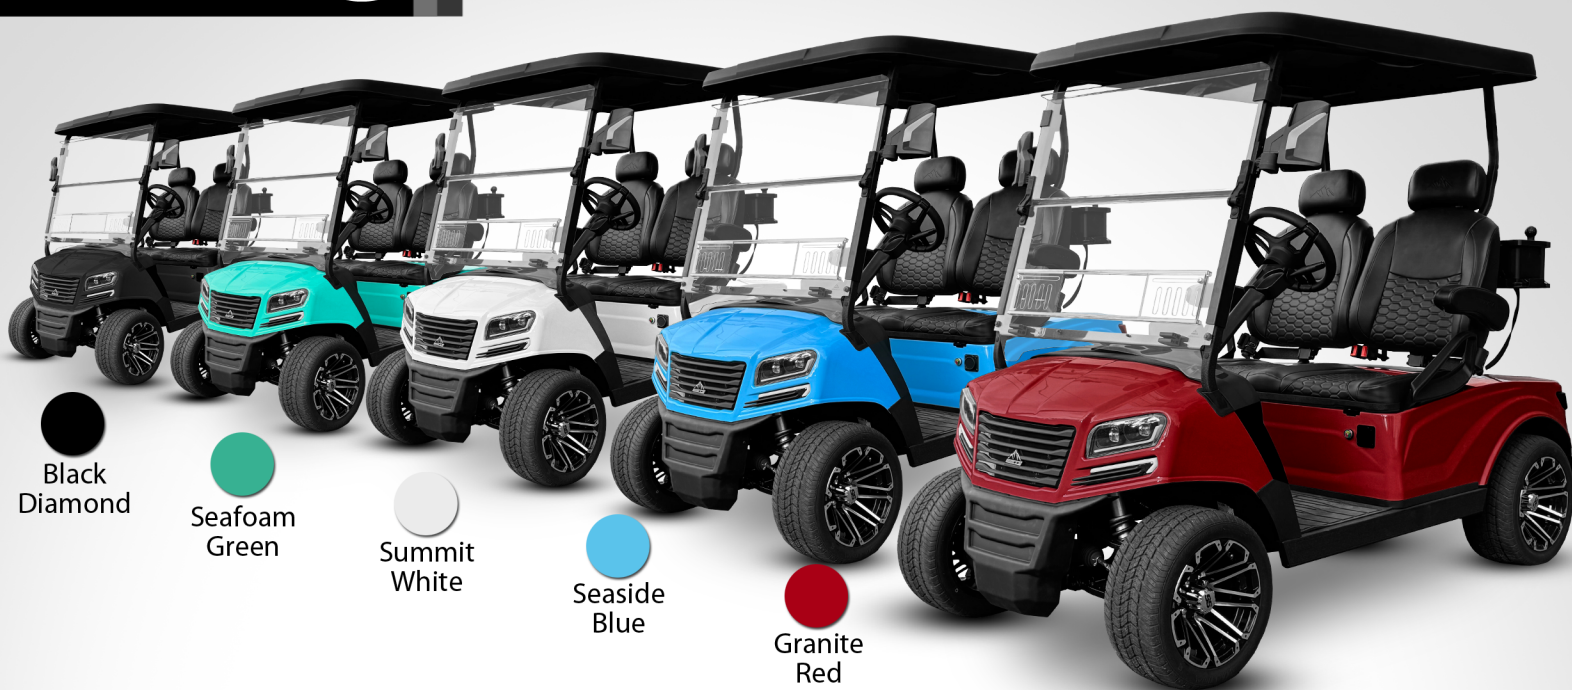

AX5 MODEL

AX5

E-COATED STEEL FRAME

Black
Diamond

Seafoam
Green

Summit
White

Seaside
Blue

Granite
Red

KEY FEATURES

- 9" LCD Display
- On Board Charger
- Back-up Camera
- Rear Golf Bag Holders
- 4 Wheel Hydraulic Disc Brakes
- 125ah Lithium Life PO4
- 3" Speakers
- Wireless Cell Phone Charger
- 54" Top with Roof Handles
- Seat Belts
- LED Side Mirrors
- Turn Signal Kit with High/Low Beams
- Vented Fold Down Windshield

VEHICLE SPECS

OVERALL WEIGHT	925 lbs
OVERALL LENGTH	8'
OVERALL WIDTH	49.5"
OVERALL HEIGHT	72"
BATTERY	Lithium Life PO4 125ah - 48v
MOTOR	5kw AC
CONTROLLER	400 Amp
BRAKES	4 Wheel Hydraulic Disc
RANGE	40 - 45 Miles (Depending on tire type)
TOP SPEED / LOW SPEED	25 mph/ 15 mph
FRAME	E-Coated Steel Frame
BATTERY CHARGER	15 amp (6 - 7 hour Charge Time)
DISPLAY	9" LCD Smart Screen